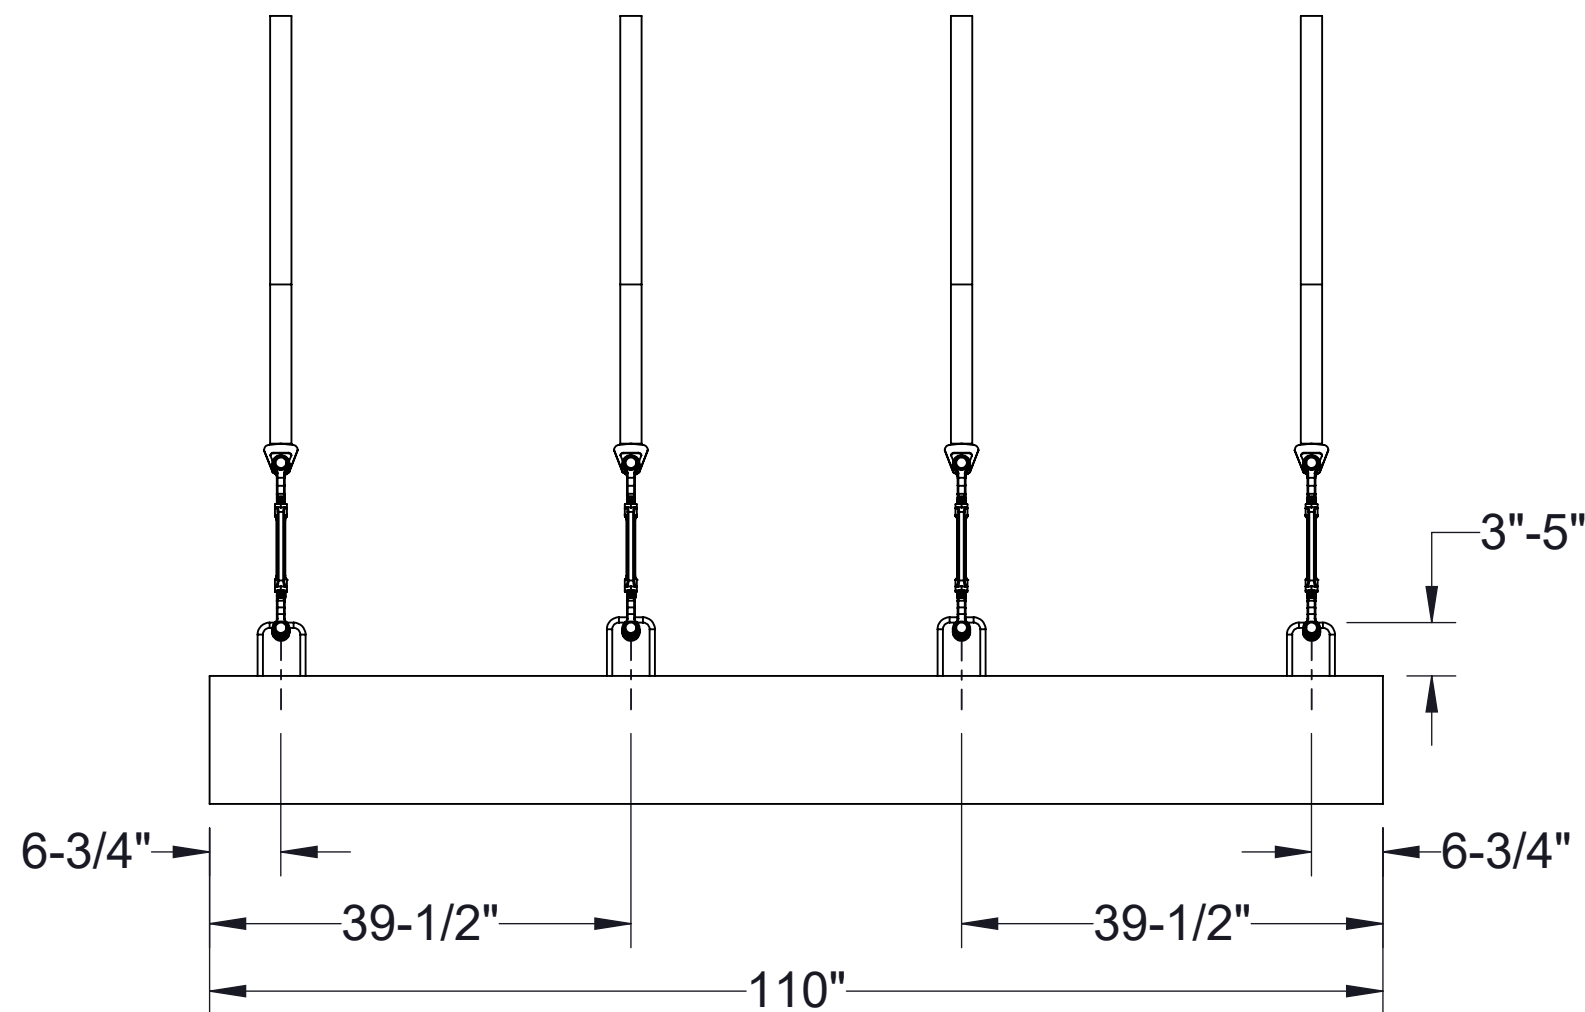

**SPECIFICATIONS**

1. DROP FORGED HOT DIPPED GALVANIZED TURNBUCKLES: 3500 LB RATED EACH.
2. PRE-FABRICATED STRAPS WITH D-RINGS : 3333 LB RATED EACH.

HDK-1000 INCLUDES	
QTY	DESCRIPTION
8	TURNBUCKLES
4	STRAPS

Top of deadman to be tangent to tank bottom.  
Side of deadman to be tangent to tank side.

<b>MODEL NUMBER:</b> HDK-1000	
<b>DESCRIPTION:</b> HIGH WATER TABLE HOLD DOWN KIT FOR 60" ID TANKS	
<b>DWG BY:</b> MJ	<b>DATE:</b> 08/14/2020 <b>REV:</b> <b>ECO:</b>