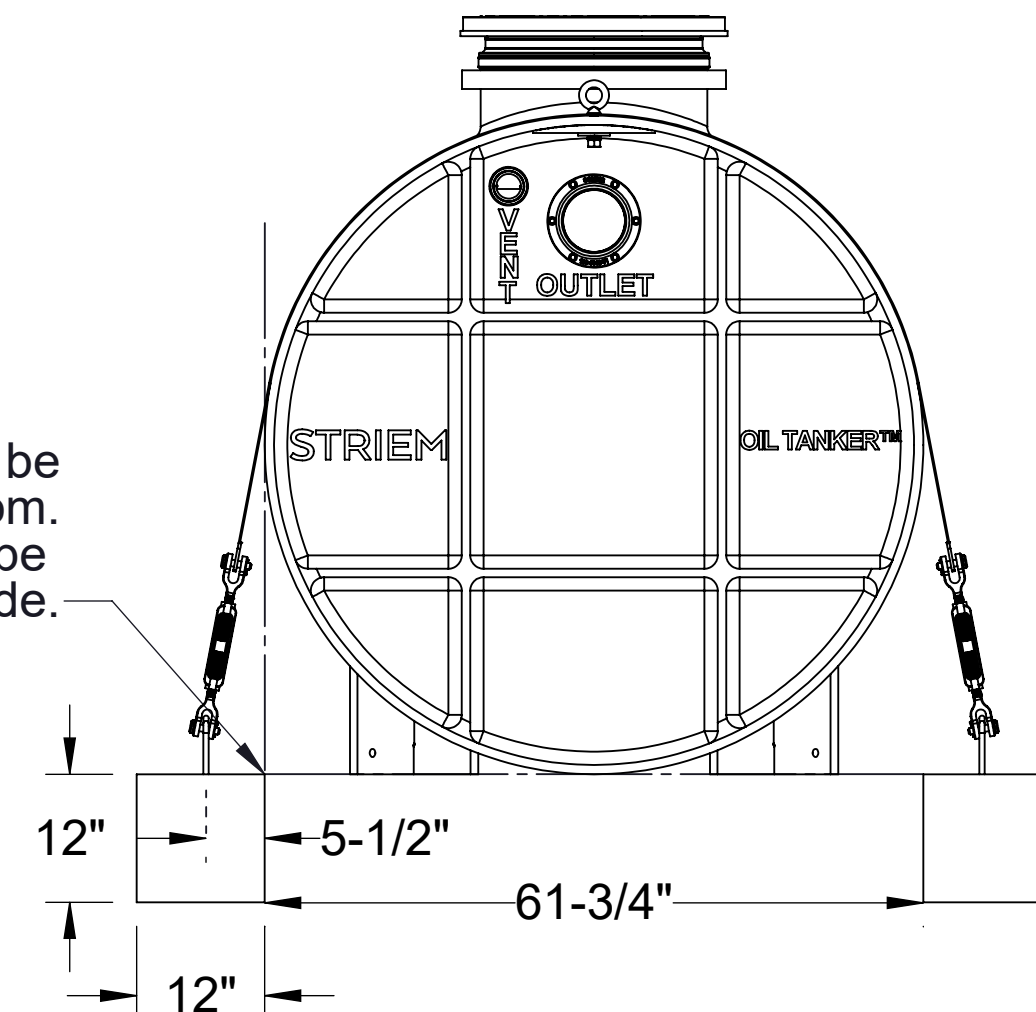

**SPECIFICATIONS**

1. DROP FORGED HOT DIPPED GALVANIZED TURNBUCKLES: 3500 LB RATED EACH.
2. PRE-FABRICATED STRAPS WITH D-RINGS : 3333 LB RATED EACH.

HDK-1000 INCLUDES	
QTY	DESCRIPTION
8	TURNBUCKLES
4	STRAPS

Top of deadman to be tangent to tank bottom.  
Side of deadman to be tangent to tank side.

<b>MODEL NUMBER:</b> HDK-1000	
<b>DESCRIPTION:</b> HIGH WATER TABLE HOLD DOWN KIT FOR 60" ID TANKS	
<b>DWG BY:</b> MJ	<b>DATE:</b> 08/14/2020 <b>REV:</b> <b>ECO:</b>