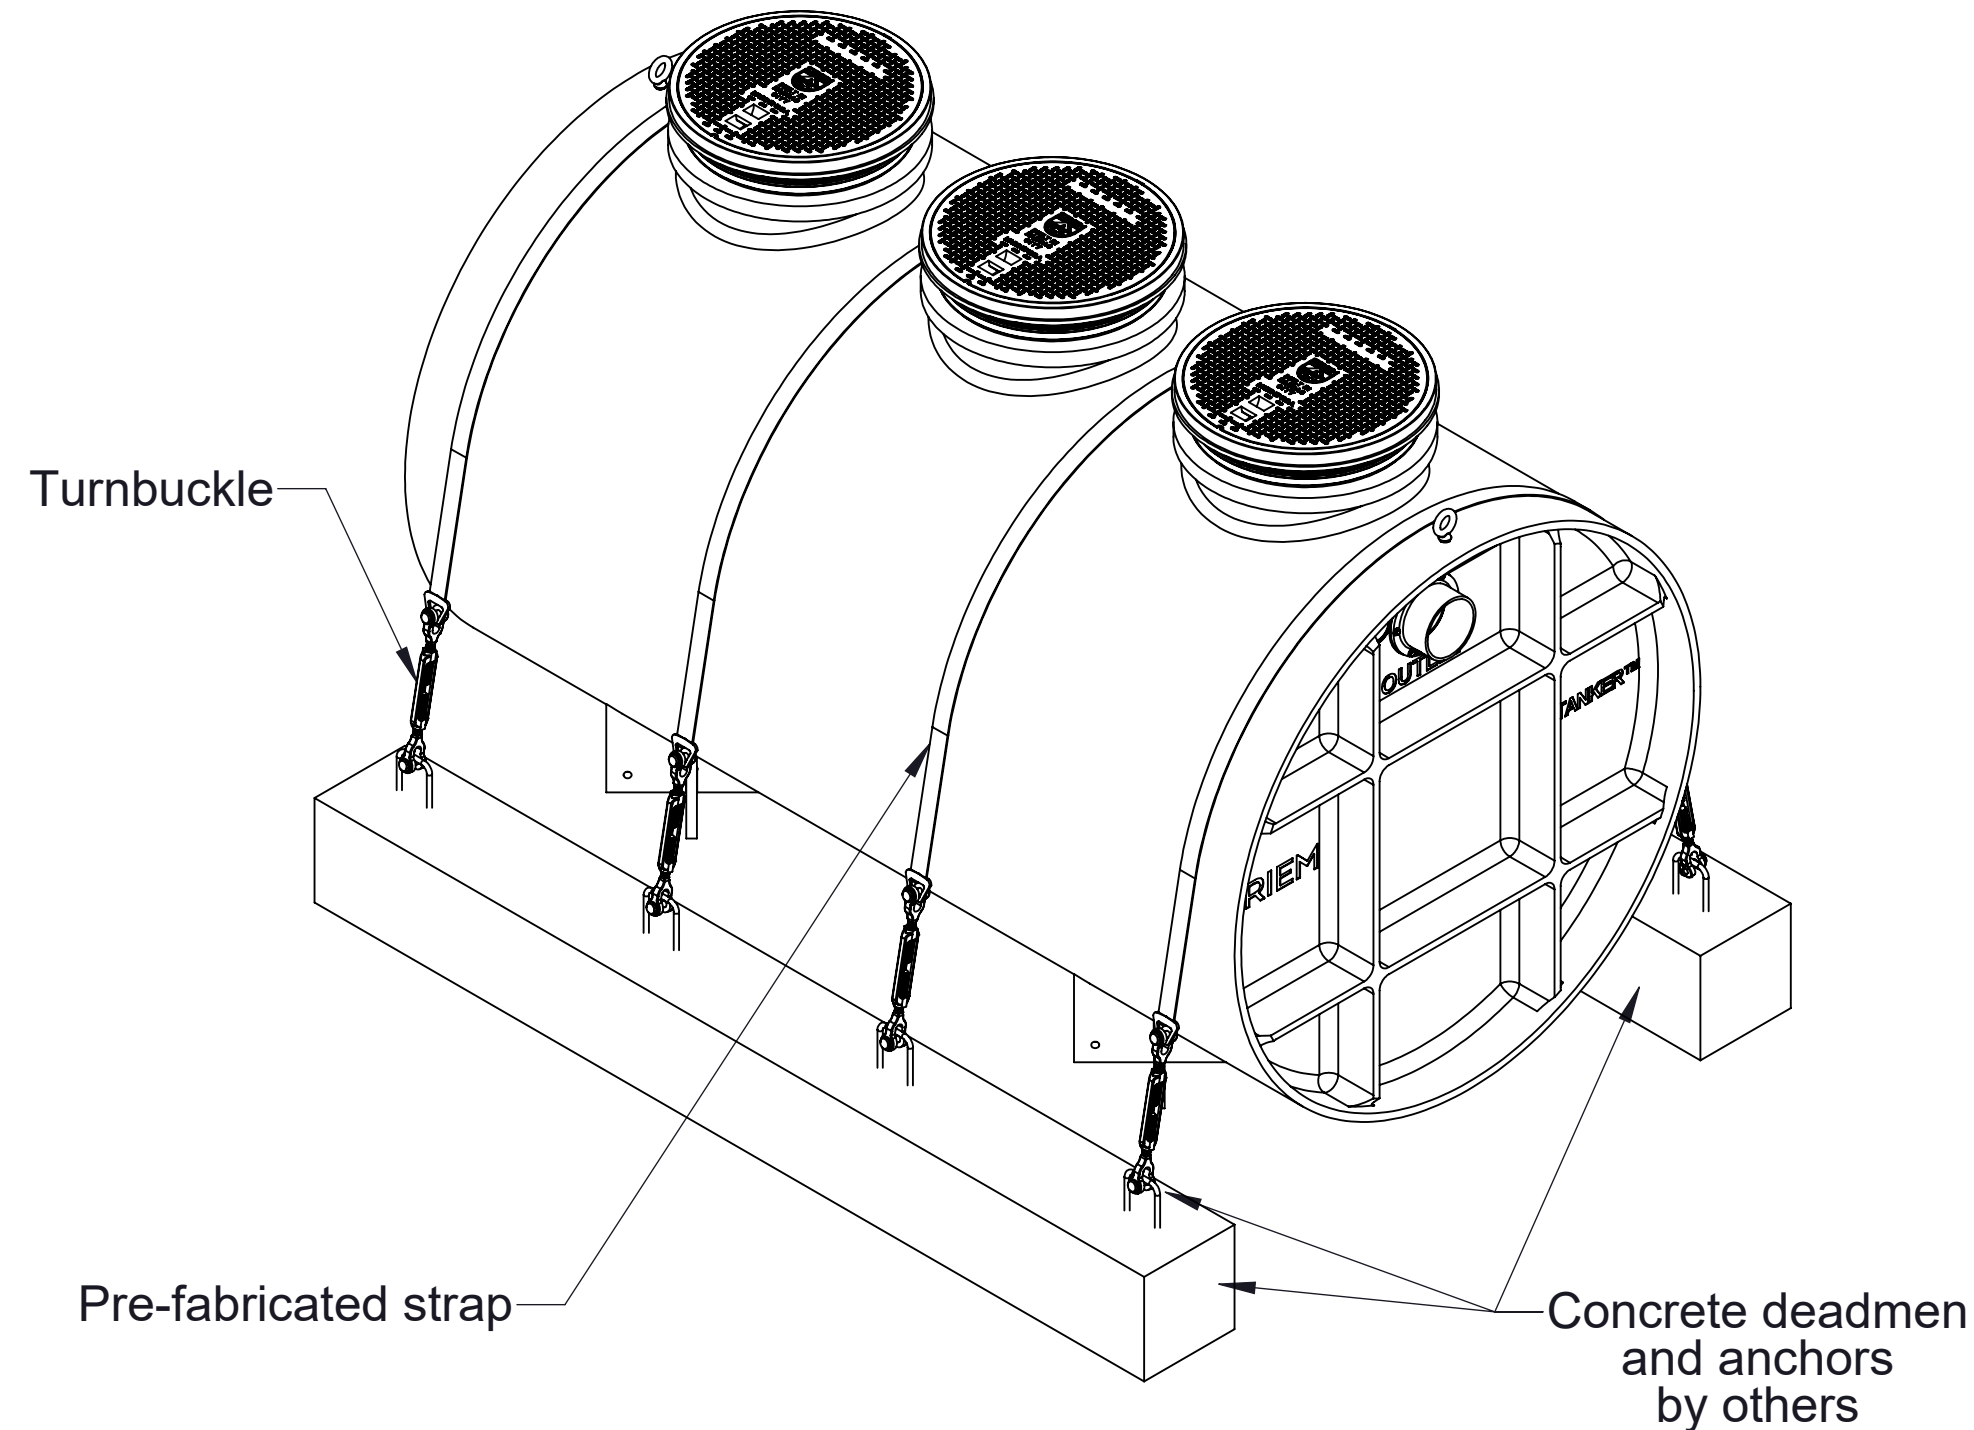

**SPECIFICATIONS**

1. DROP FORGED HOT DIPPED GALVANIZED TURNBUCKLES: 3500 LB RATED EACH.
2. PRE-FABRICATED STRAPS WITH D-RINGS : 3333 LB RATED EACH.

HDK-1000 INCLUDES	
QTY	DESCRIPTION
8	TURNBUCKLES
4	STRAPS

Top of deadman to be tangent to tank bottom.  
Side of deadman to be tangent to tank side.

<b>MODEL NUMBER:</b> HDK-1000	
<b>DESCRIPTION:</b> HIGH WATER TABLE HOLD DOWN KIT FOR 60" ID TANKS	
<b>DWG BY:</b> MJ	<b>DATE:</b> 08/14/2020 <b>REV:</b> <b>ECO:</b>