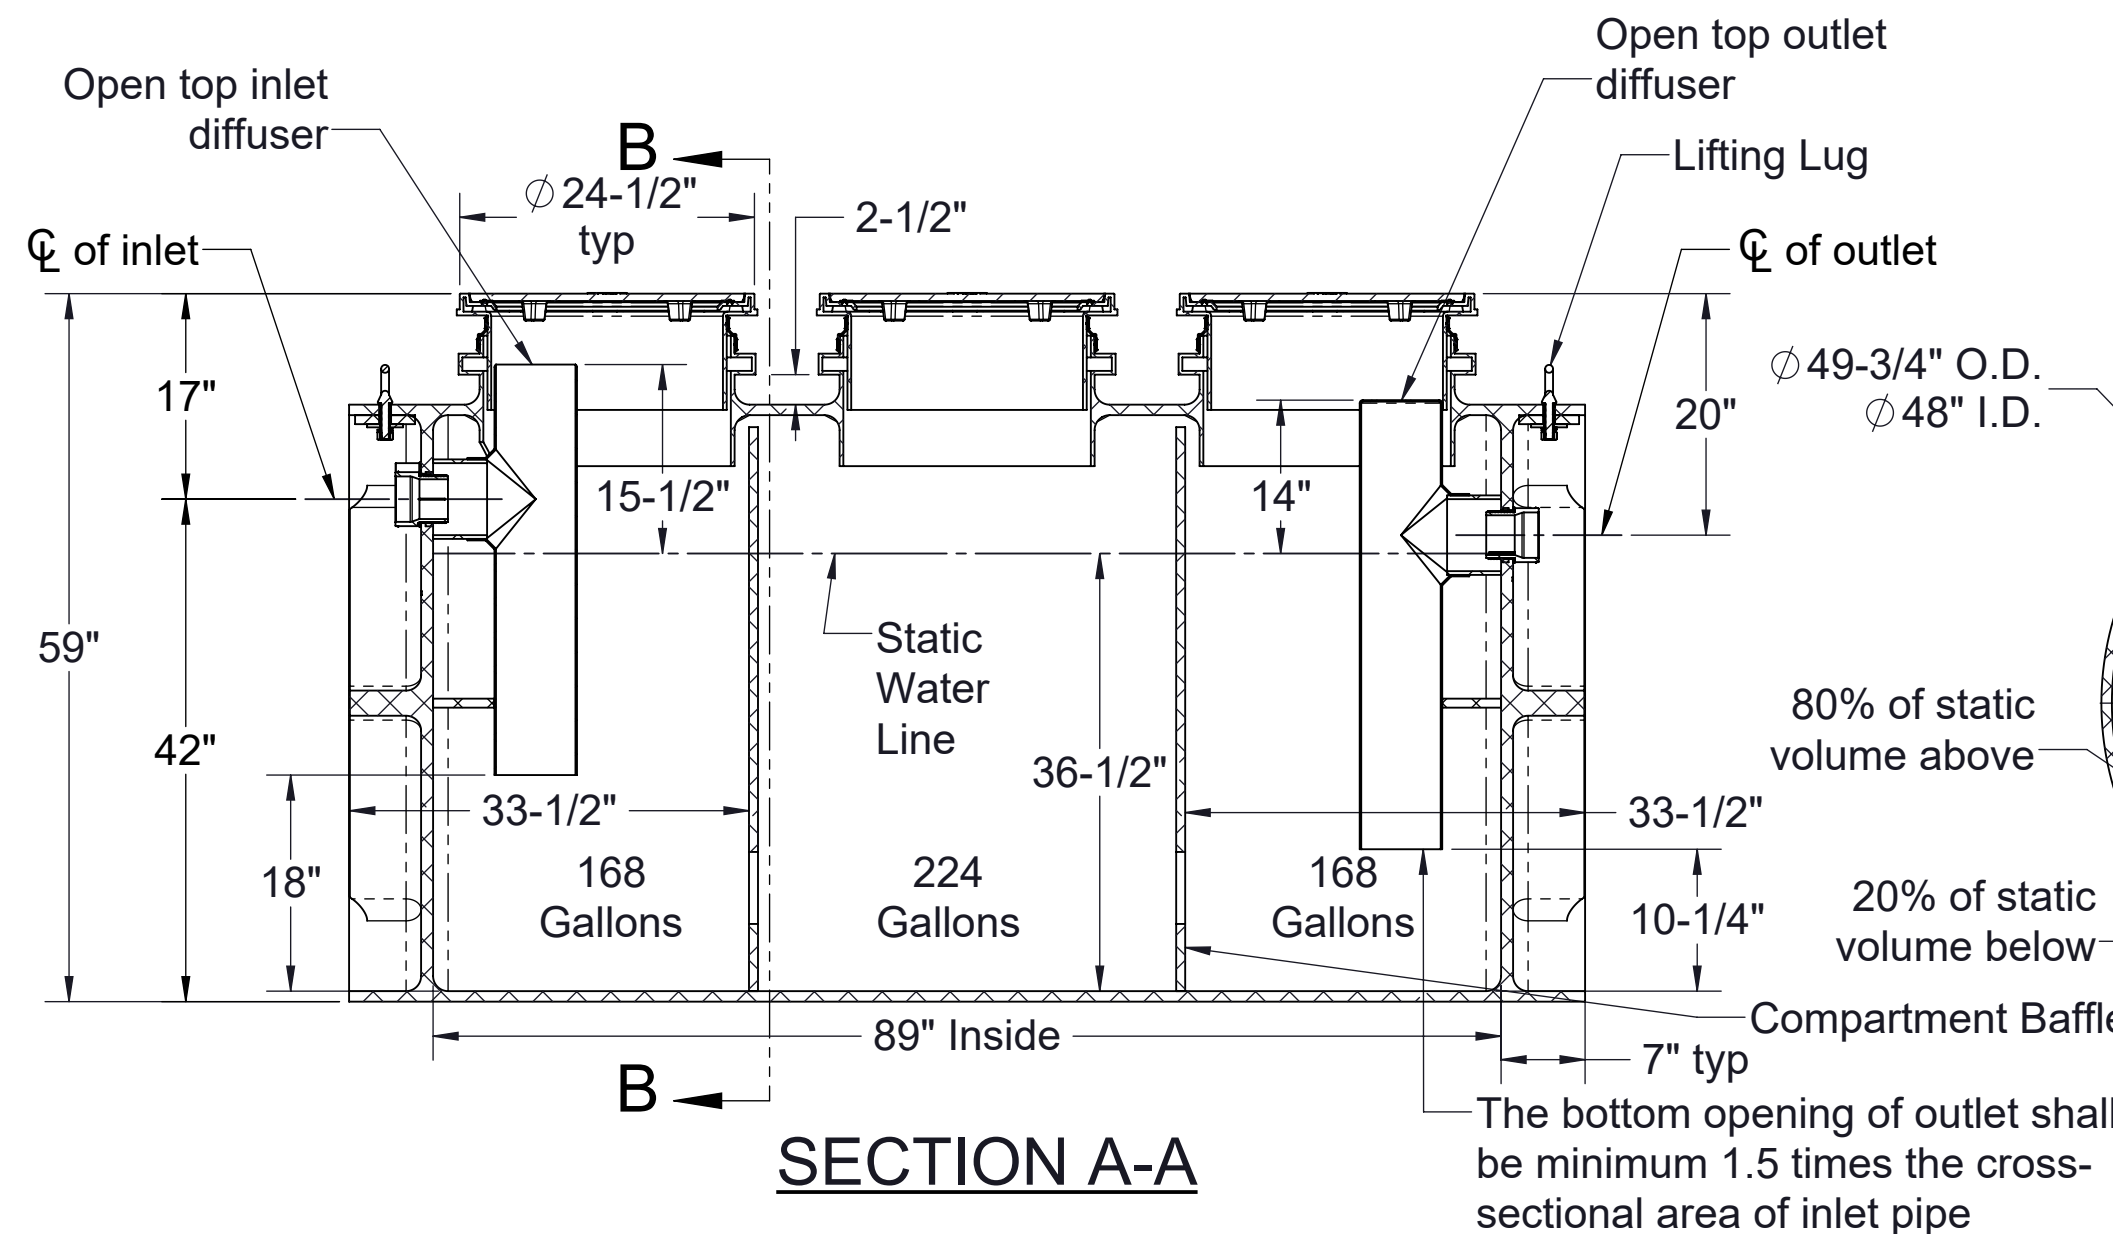

SPECIFICATIONS

1. 3" Plain end vents standard.
2. Max flow rate: 314 GPM
3. Liquid capacity: 562 Gallons (75 cu. ft.)
4. Oil capacity: 470 Gallons
5. Unit weight: 1025 lbs.
6. H2O rated cast iron covers.
7. Maximum operating temperature 140°F continuous.
8. For buried applications only.

OPTIONS

- 4M:** 4" Male Thread Inlet / Outlet
- 4P:** 4" Plain End Inlet / Outlet

RISER OPTIONS

- Included:** 0" - 5"
- SR24 (3):** 5" - 24"
 - LR24 (3):** 24" - 39"
 - SR24 (6):** 39" - 43"
 - SR24 (3) + LR24 (3):** 43" - 58"
 - LR24 (6):** 58" - 72"
 - SR24 (3) + LR24 (6):** 72" - 90"
 - LR24 (9)** 90" - 106"

ADDITIONAL OPTIONS

- HDK-3:** High Water Table Hold Down Kit

TOP VIEW

ISOMETRIC VIEW

SECTION A-A

The bottom opening of outlet shall be minimum 1.5 times the cross-sectional area of inlet pipe

SECTION B-B

Signature of Approval: _____
 Company: _____
 Date of Approval: _____
 Specifying Engineer: _____
 Engineering Firm: _____

PO IS NON-CANCELABLE
 ORDER IS NON-RETURNABLE
 Approved by WSSC

MODEL NUMBER: OS-500-WSSC			
DESCRIPTION: POLYETHYLENE OIL SEPARATOR 314 GPM 562 GALLON CAPACITY			
DWG BY: MJ	DATE: 02/24/2022	REV: 0	ECO: