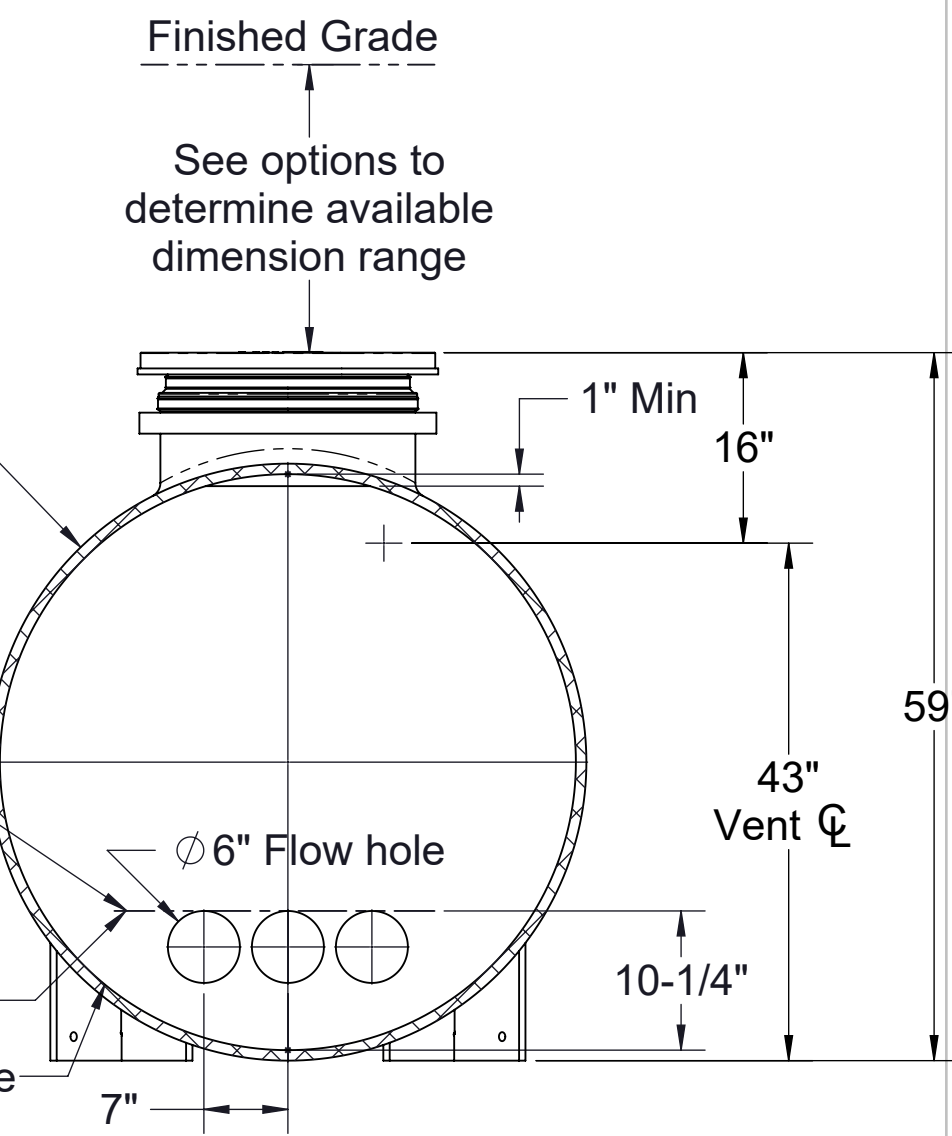

SPECIFICATIONS

1. 3" Plain end vents standard.
2. Max flow rate: 314 GPM
3. Liquid capacity: 562 Gallons (75 cu. ft.)
4. Oil capacity: 470 Gallons
5. Unit weight: 1025 lbs.
6. H2O rated cast iron covers.
7. Maximum operating temperature 140°F continuous.
8. For buried applications only.

NOTES

1. 7/8" thick high density polyethylene walls.
2. Unit supplied with built-in adapter(s) for up to 5" of adjustability. Additional riser(s) available for deeper burial depth.
3. For buried applications.
4. Lifting lug set included for easy install.

OPTIONS

- 4M:** 4" Male Thread Inlet / Outlet
- 4P:** 4" Plain End Inlet / Outlet

RISER OPTIONS

- Included:** 0" - 5"
- SR24 (3):** 5" - 24"
 - LR24 (3):** 24" - 39"
 - SR24 (6):** 39" - 43"
 - SR24 (3) + LR24 (3):** 43" - 58"
 - LR24 (6):** 58" - 72"
 - SR24 (3) + LR24 (6):** 72" - 90"
 - LR24 (9)** 90" - 106"

ADDITIONAL OPTIONS

- HDK-3:** High Water Table Hold Down Kit

TOP VIEW

ISOMETRIC VIEW

SECTION A-A

The bottom opening of outlet shall be minimum 1.5 times the cross-sectional area of inlet pipe

SECTION B-B

Signature of Approval: _____
 Company: _____
 Date of Approval: _____
 Specifying Engineer: _____
 Engineering Firm: _____