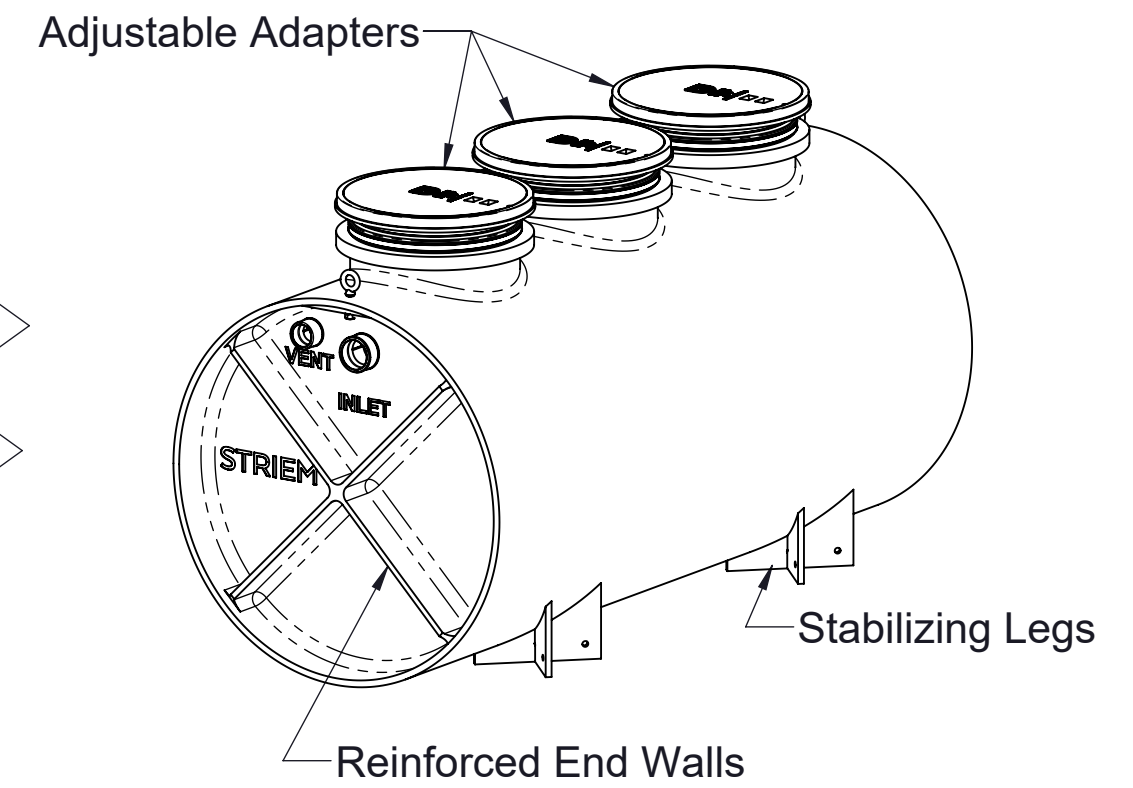

NOTES

1. 7/8" thick high density polyethylene walls.
2. Unit supplied with built-in adapter(s) for up to 5" of adjustability. Additional riser(s) available for deeper burial depth.
3. For buried applications.
4. Lifting lug set included for easy install.

ENGINEER SPECIFICATION GUIDE

Striem oil separator model OS-500-WSSC shall be lifetime guaranteed and made in USA of High Density Polyethylene. Separator shall be furnished for below grade installation with field adjustable riser system. Separator flow rate shall be 314 GPM. Separator oil capacity shall be 470 gallons.

OPTIONS

- 4M:** 4" Male Thread Inlet / Outlet
- 4P:** 4" Plain End Inlet / Outlet

RISER OPTIONS

- Included:** 0" - 5"
- SR24 (3):** 5" - 24"
 - LR24 (3):** 24" - 39"
 - SR24 (6):** 39" - 43"
 - SR24 (3) + LR24 (3):** 43" - 58"
 - LR24 (6):** 58" - 72"
 - SR24 (3) + LR24 (6):** 72" - 90"
 - LR24 (9)** 90" - 106"

ADDITIONAL OPTIONS

- HDK-3:** High Water Table Hold Down Kit

TOP VIEW

ISOMETRIC VIEW

SECTION A-A

The bottom opening of outlet shall be minimum 1.5 times the cross-sectional area of inlet pipe

SECTION B-B

Signature of Approval: _____
 Company: _____
 Date of Approval: _____
 Specifying Engineer: _____
 Engineering Firm: _____