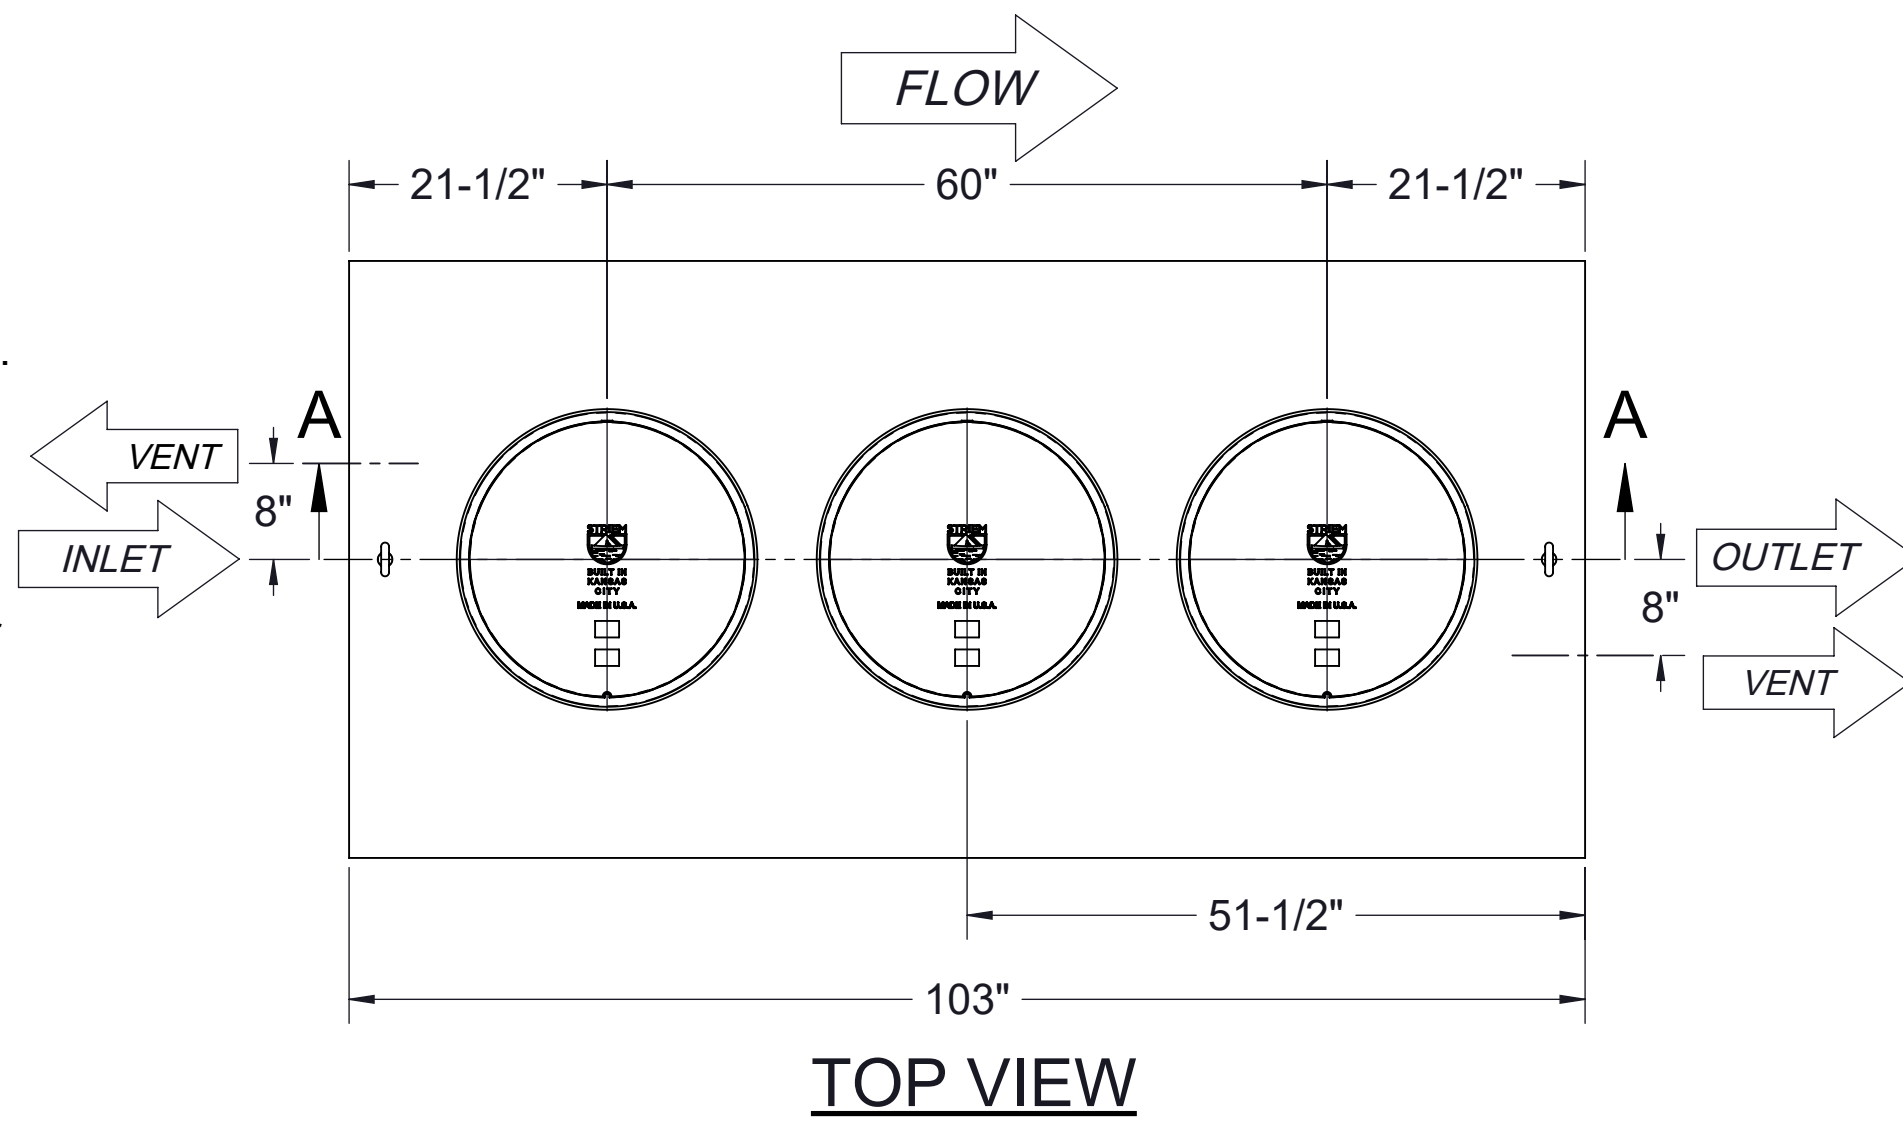

SPECIFICATIONS

1. 3" Plain end vents standard.
2. Max flow rate: 314 GPM
3. Liquid capacity: 562 Gallons (75 cu. ft.)
4. Oil capacity: 470 Gallons
5. Unit weight: 1025 lbs.
6. H2O rated cast iron covers.
7. Maximum operating temperature 140°F continuous.
8. For buried applications only.

NOTES

1. 7/8" thick high density polyethylene walls.
2. Unit supplied with built-in adapter(s) for up to 5" of adjustability. Additional riser(s) available for deeper burial depth.
3. For buried applications.
4. Lifting lug set included for easy install.

OPTIONS

- 4M:** 4" Male Thread Inlet / Outlet
- 4P:** 4" Plain End Inlet / Outlet

RISER OPTIONS

- Included:** 0" - 5"
- SR24 (3):** 5" - 24"
 - LR24 (3):** 24" - 39"
 - SR24 (6):** 39" - 43"
 - SR24 (3) + LR24 (3):** 43" - 58"
 - LR24 (6):** 58" - 72"
 - SR24 (3) + LR24 (6):** 72" - 90"
 - LR24 (9)** 90" - 106"

ADDITIONAL OPTIONS

- HDK-3:** High Water Table Hold Down Kit

TOP VIEW

ISOMETRIC VIEW

SECTION A-A

The bottom opening of outlet shall be minimum 1.5 times the cross-sectional area of inlet pipe

SECTION B-B

Signature of Approval: _____
 Company: _____
 Date of Approval: _____
 Specifying Engineer: _____
 Engineering Firm: _____