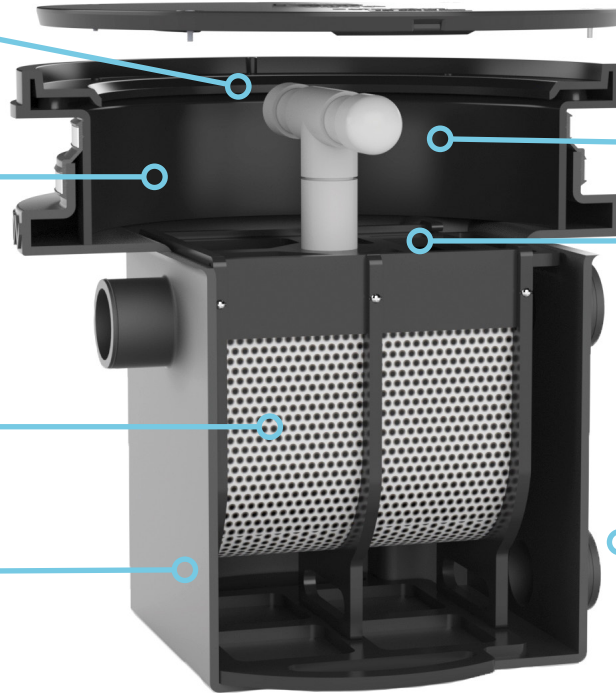

THE AARDVARK™

BASKET-STYLE SOLIDS INTERCEPTOR

**PRODUCT
UPGRADE**

Field-extendable
PVC basket handle.

Field adjustable cover
adapter up to 5".
Risers available for
deeper burials.

U-shaped perforated
basket makes solids
removal easy.

Robust polyethylene
tank for above-
or below-grade
installation.

Lid and handle are
removable to make
top of basket
entirely open during
maintenance.

Molded-in high and
low outlet option.
Preferred outlet is cut
in the field.

(AA-3 shown)

Basket lid and
extendable PVC handle
are fully removable for
basket maintenance.

Basket can only be
inserted inside unit in
correct orientation.

Listed by IAPMO to
IGC 167-2011ae2
Pat No. 10,786,761

Initially launched in 2018 as a four tank lineup, The Aardvark has been refined and upgraded to a single-tank solution. This basket-style solids interceptor is designed for DIY maintenance in a wide array of applications. The basket has been upgraded for optimal performance and easier maintenance.