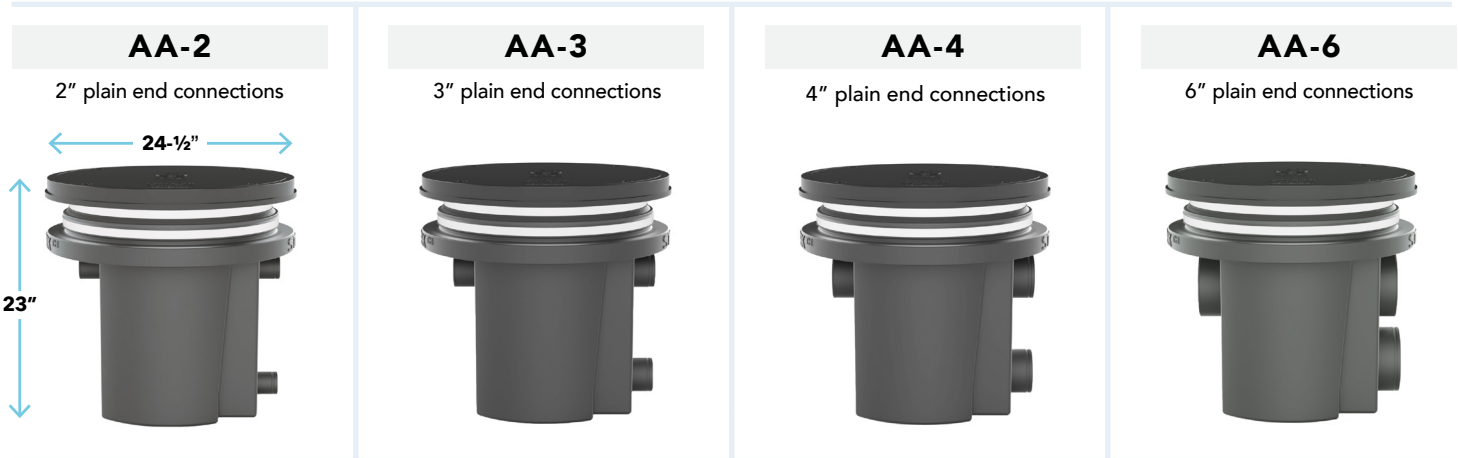

THE AARDVARK™

BASKET-STYLE SOLIDS INTERCEPTOR

**PRODUCT
UPGRADE**

Field-extendable
PVC basket handle.

Field adjustable cover
adapter up to 5".
Risers available for
deeper burials.

U-shaped perforated
basket makes solids
removal easy.

(AA-3 shown)

Basket lid and
extendable PVC handle
are fully removable for
basket maintenance.

Basket can only be
inserted inside unit in
correct orientation.

Listed by IAPMO to
IGC 167-2011ae2
Pat No. 10,786,761

913-222-1500 HELP@STRIEMCO.COM
STRIEMCO.COM

THE AARDVARK™

BASKET-STYLE SOLIDS INTERCEPTOR

SAME TANK & BASKET WITH FOUR CONNECTION SIZE OPTIONS:

Pedestrian-rated bolted composite cover standard. Traffic-rated covers available.

Initially launched in 2018 as a four tank lineup, The Aardvark has been refined and upgraded to a single-tank solution. This basket-style solids interceptor is designed for DIY maintenance in a wide array of applications. The basket has been upgraded for optimal performance and easier maintenance.