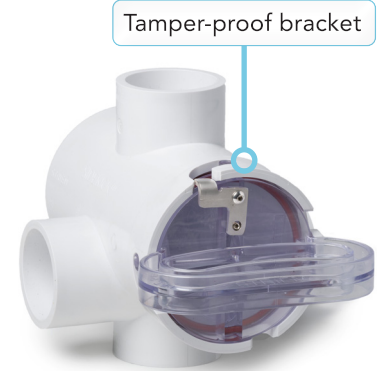

UTILITY SINKS

LIFETIME GUARANTEED

913-222-1500 HELP@STRIEMCO.COM

STRIEMCO.COM

MADE IN THE USA
* BUILT in * KANSAS CITY

SIDEKICK™

POINT-OF-USE SIDE-ACCESS SOLIDS INTERCEPTOR

TAMPER-PROOF VERSION

SIDEKICK-TP

WHAT'S INCLUDED

- Housing
- Perforated Basket
- O-ring
- 2" PVC Plugs (2)
- 2" Inverted PVC Plugs (2)
- 2" x 1-1/2" NPS PVC Adapter

FEATURES

- Side-access basket solves the top or bottom maintenance problem
- Strong, polycarbonate basket can be easily emptied into a waste receptacle
- Sidekick can be installed in tight footprint areas
- Notched basket design allows it to only fit in correct orientation
- Basket is dishwasher safe