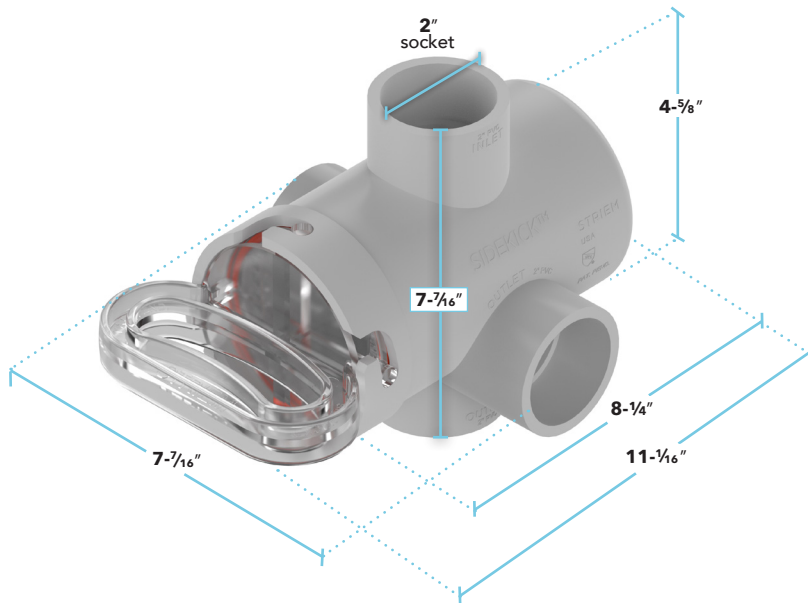

UTILITY SINKS

LIFETIME GUARANTEED

913-222-1500 HELP@STRIEMCO.COM

STRIEMCO.COM

MADE IN THE USA
* BUILT in * KANSAS CITY

SIDEKICK™

POINT-OF-USE SIDE-ACCESS SOLIDS INTERCEPTOR

TAMPER-PROOF VERSION

SIDEKICK-TP

WHAT'S INCLUDED

- Housing
- Perforated Basket
- O-ring
- 2" PVC Plugs (2)
- 2" Inverted PVC Plugs (2)
- 2" x 1-1/2" NPS PVC Adapter

FEATURES

- Side-access basket solves the top or bottom maintenance problem
- Strong, polycarbonate basket can be easily emptied into a waste receptacle
- Sidekick can be installed in tight footprint areas
- Notched basket design allows it to only fit in correct orientation
- Basket is dishwasher safe