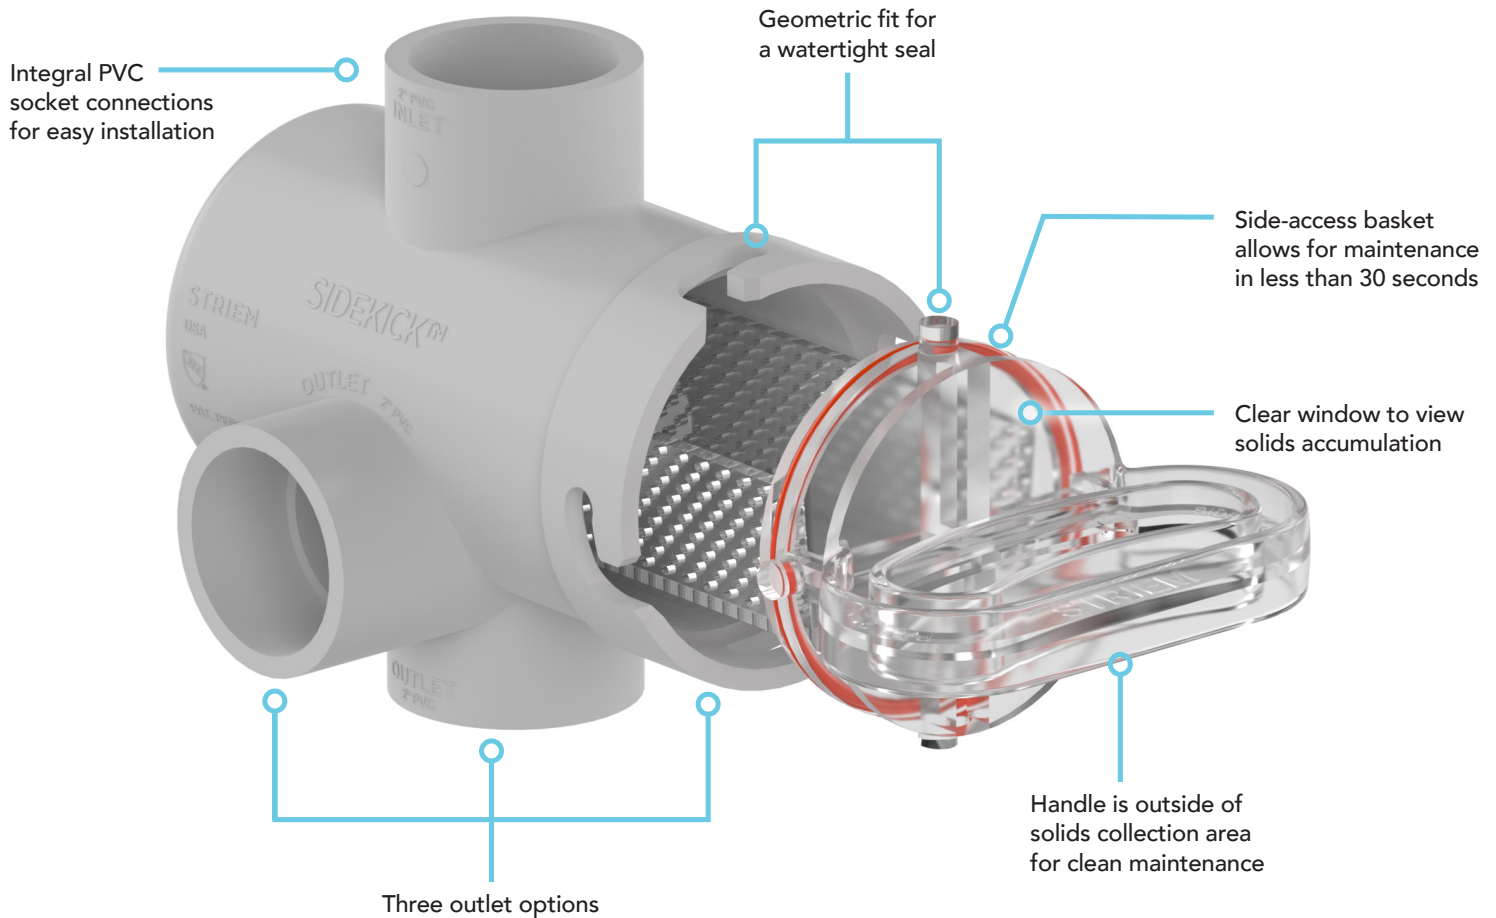

SIDEKICK™

POINT-OF-USE SIDE-ACCESS SOLIDS INTERCEPTOR

List by IAPMO to IGC 167-2011ae2
Pat. No. 11,745,126

APPLICATIONS

ART ROOM SINKS

DOG WASH & PET KENNELS

BARBER SHOPS & HAIR SALONS

LAUNDRY FACILITIES

UTILITY SINKS

LIFETIME GUARANTEED

913-222-1500 HELP@STRIEMCO.COM

STRIEMCO.COM

MADE IN THE USA
* BUILT in * KANSAS CITY

SIDEKICK™

POINT-OF-USE SIDE-ACCESS SOLIDS INTERCEPTOR

TAMPER-PROOF VERSION

SIDEKICK-TP

WHAT'S INCLUDED

- Housing
- Perforated Basket
- O-ring
- 2" PVC Plugs (2)
- 2" Inverted PVC Plugs (2)
- 2" x 1-1/2" NPS PVC Adapter

FEATURES

- Side-access basket solves the top or bottom maintenance problem
- Strong, polycarbonate basket can be easily emptied into a waste receptacle
- Sidekick can be installed in tight footprint areas
- Notched basket design allows it to only fit in correct orientation
- Basket is dishwasher safe