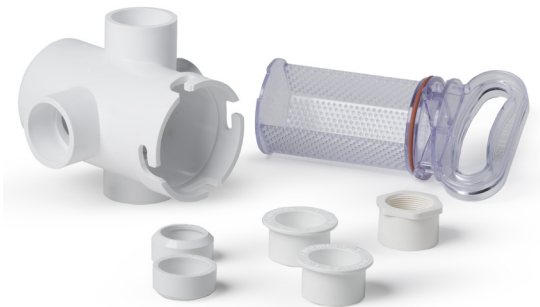

SIDEKICK™

POINT-OF-USE SIDE-ACCESS SOLIDS INTERCEPTOR

List by IAPMO to IGC 167-2011ae2
Pat. No. 11,745,126

APPLICATIONS

ART ROOM SINKS

DOG WASH & PET KENNELS

BARBER SHOPS & HAIR SALONS

LAUNDRY FACILITIES

UTILITY SINKS

LIFETIME GUARANTEED

913-222-1500 HELP@STRIEMCO.COM

STRIEMCO.COM

MADE IN THE USA
* BUILT in * KANSAS CITY

SIDEKICK™

POINT-OF-USE SIDE-ACCESS SOLIDS INTERCEPTOR

TAMPER-PROOF VERSION

SIDEKICK-TP

WHAT'S INCLUDED

- Housing
- Perforated Basket
- O-ring
- 2" PVC Plugs (2)
- 2" Inverted PVC Plugs (2)
- 2" x 1-1/2" NPS PVC Adapter

FEATURES

- Side-access basket solves the top or bottom maintenance problem
- Strong, polycarbonate basket can be easily emptied into a waste receptacle
- Sidekick can be installed in tight footprint areas
- Notched basket design allows it to only fit in correct orientation
- Basket is dishwasher safe