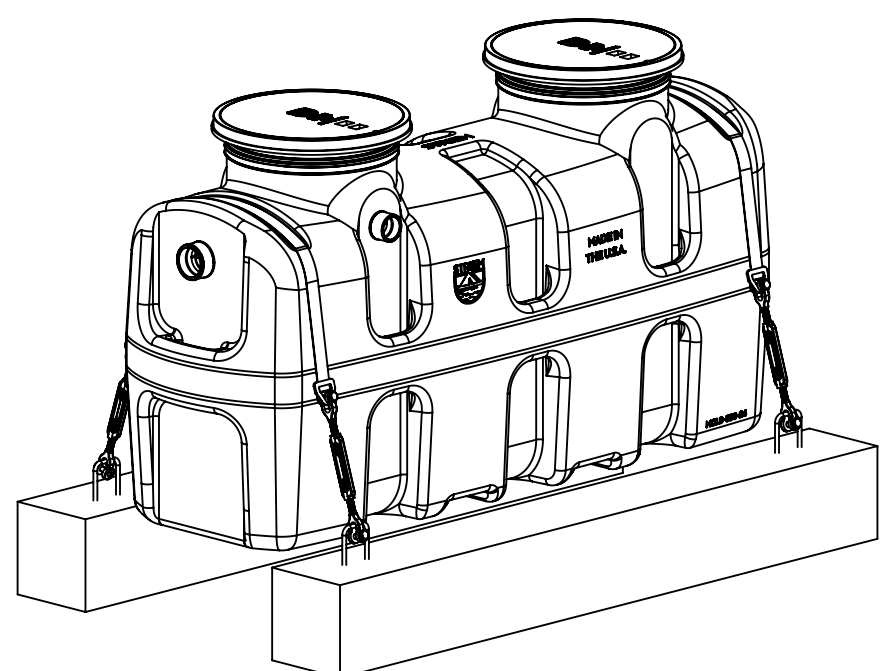

SPECIFICATIONS

1. Drop-forged, hot-dipped, galvanized turnbuckles: 3500 lbs. rated each.
2. Pre-fabricated strap with D-rings: 3333 lbs. rated.
3. Concrete deadmen and anchors by others.

INCLUDED	
Quantity	Description
4	Turnbuckles
2	Straps

MODEL NUMBER:	HDK-12	SPECIFICATION SHEET	
DESCRIPTION:	HIGH WATER TABLE HOLD DOWN KIT FOR DEADMEN FOR 350 GALLON SHELL		Striem Kansas City, KS Tel: 913-222-1500 orders@striemco.com www.striemco.com Made in the U.S.A
DWG BY:	ENG	DATE: 12/31/2024	