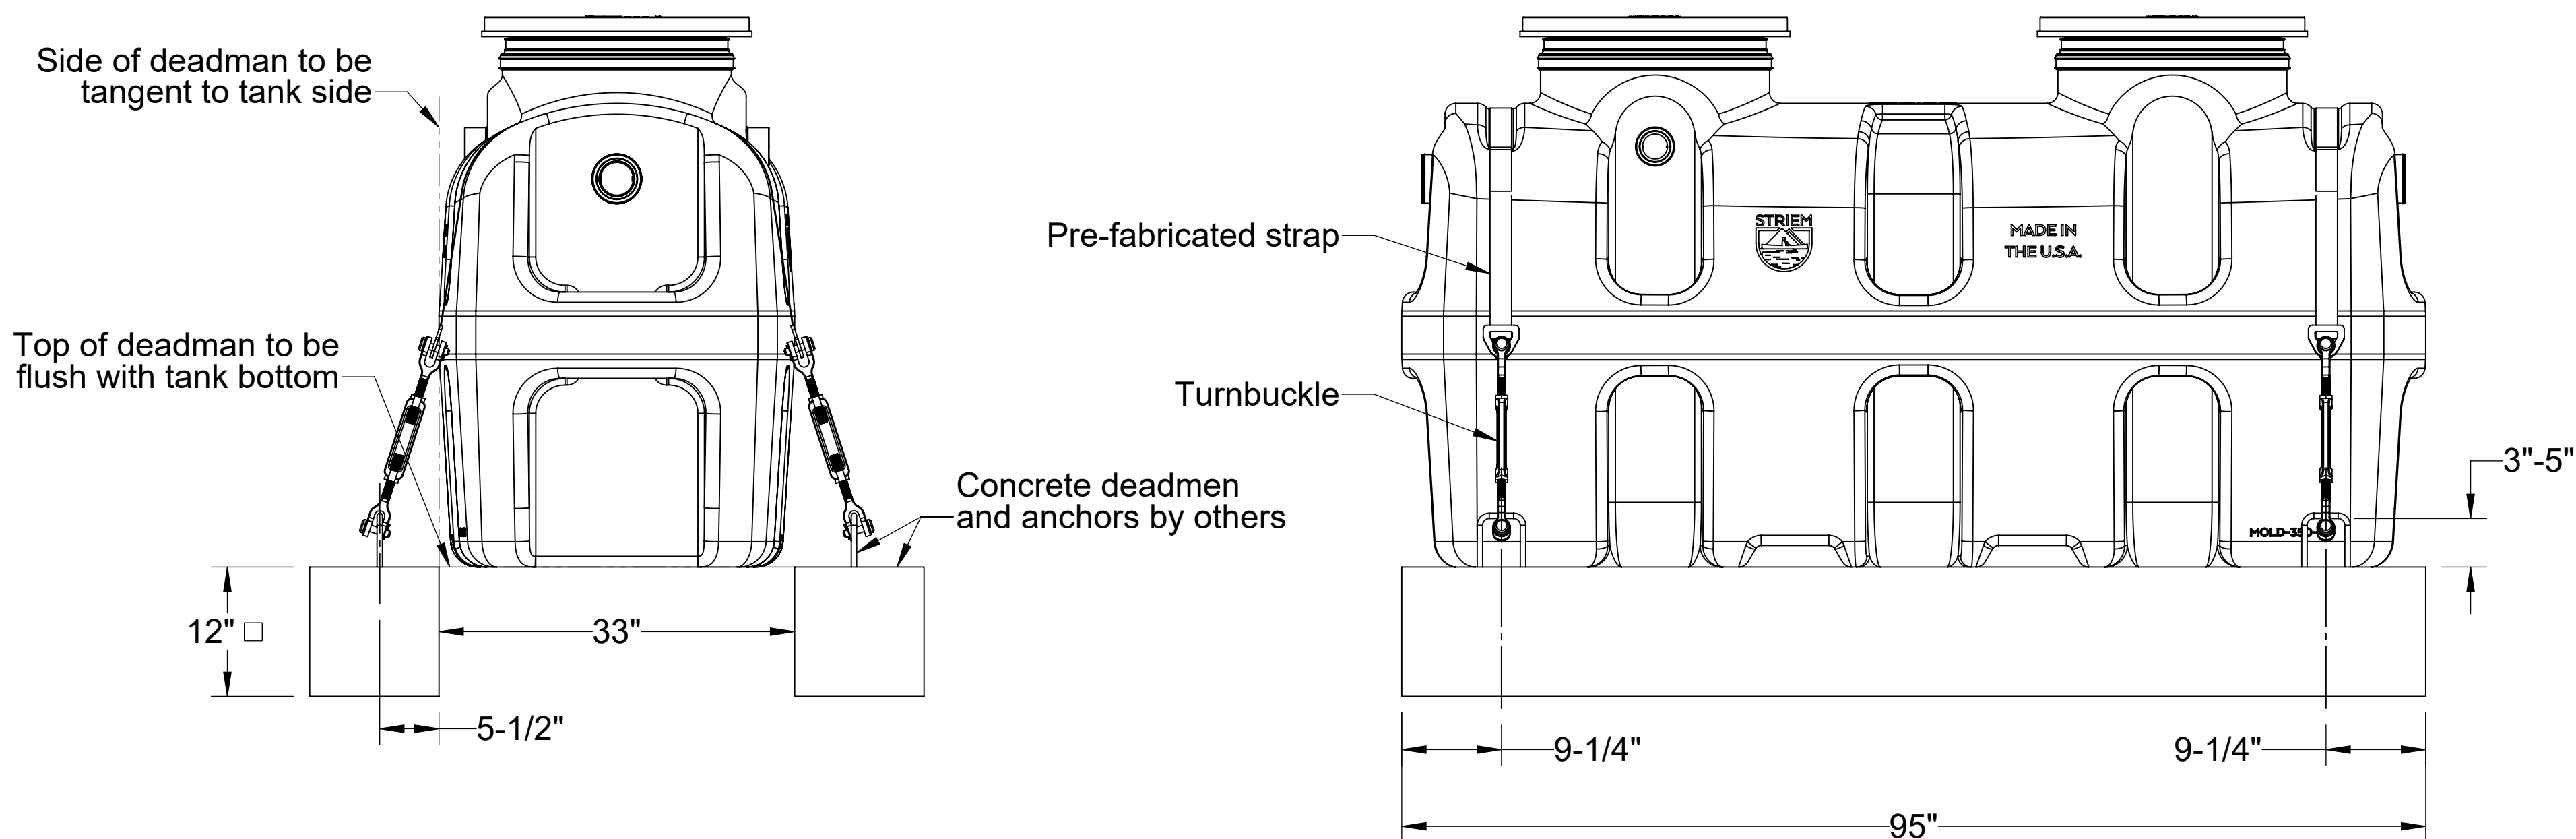

SPECIFICATIONS

1. Drop-forged, hot-dipped, galvanized turnbuckles: 3500 lbs. rated each.
2. Pre-fabricated strap with D-rings: 3333 lbs. rated.
3. Concrete deadmen and anchors by others.

INCLUDED	
Quantity	Description
4	Turnbuckles
2	Straps

MODEL NUMBER:	HDK-12	SPECIFICATION SHEET	
DESCRIPTION:	HIGH WATER TABLE HOLD DOWN KIT FOR DEADMEN FOR 350 GALLON SHELL		Striem Kansas City, KS Tel: 913-222-1500 orders@striemco.com www.striemco.com Made in the U.S.A
DWG BY:	ENG	DATE: 12/31/2024	